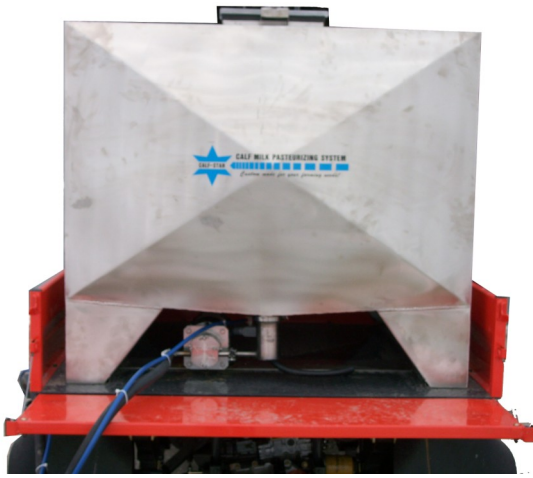

Make feeding your calves easier with our Utility Vehicle Tank Dispenser

Calf-Star LLC.
4324 N. Cty. Rd. P.
New Franken, WI 54229

920-866-2485
www.calfstar.com
info@calfstar.com

CALF FEEDING SOLUTIONS

Custom made for your farming needs!

How it works

- 1.) Pasteurized waste milk pumps into the tank from your pasteurizer
- 2.) Select which feed amount you want to use, there are 4 different settings
- 3.) Then push the dispense button on the feed handle to dispense that amount to feed your calves
- 4.) When finished the tank can be hooked back up to your pasteurizer to wash, just push the wash button on the tank control box
- 5.) There is a spray ball inside of the tank so it can wash with the pasteurizer